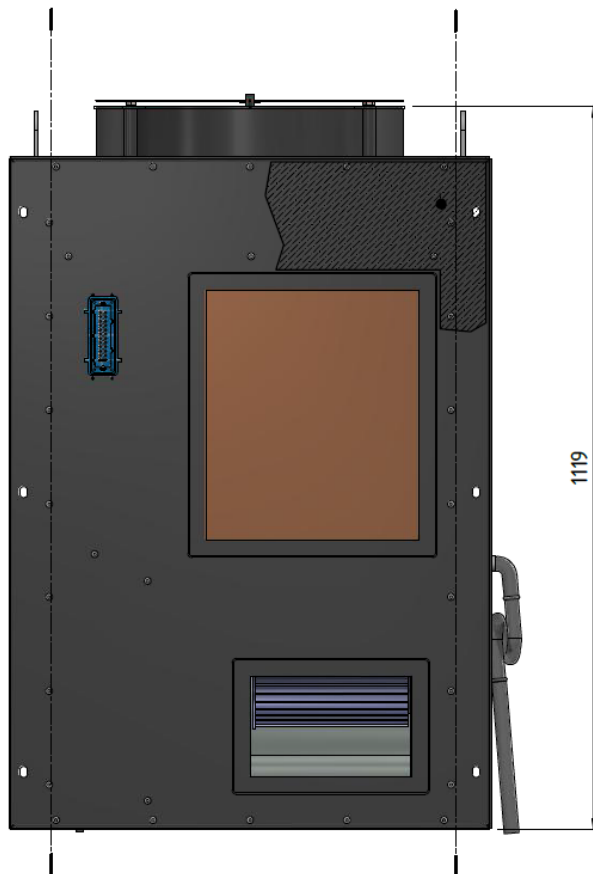

NEPEAN
Power

Mining Air Conditioner Stainless Steel 8000W

Series 3 Mechanical Drawing

AVAILABLE FROM
NEPEAN ELECTRONICS

REAR VIEW