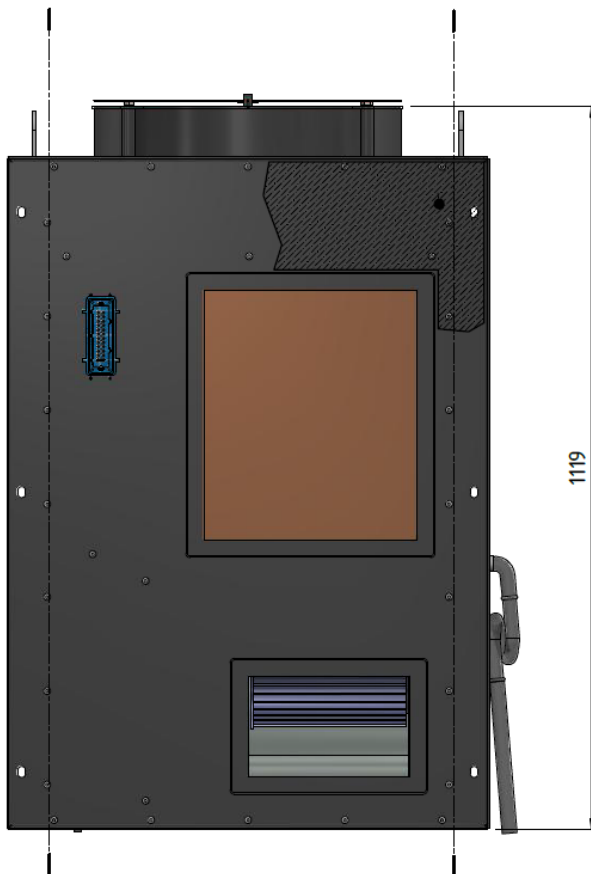

NEPEAN
Power

Mining Air Conditioner Stainless Steel 8000W

Series 2 Mechanical Drawing

AVAILABLE FROM
NEPEAN ELECTRONICS

REAR VIEW