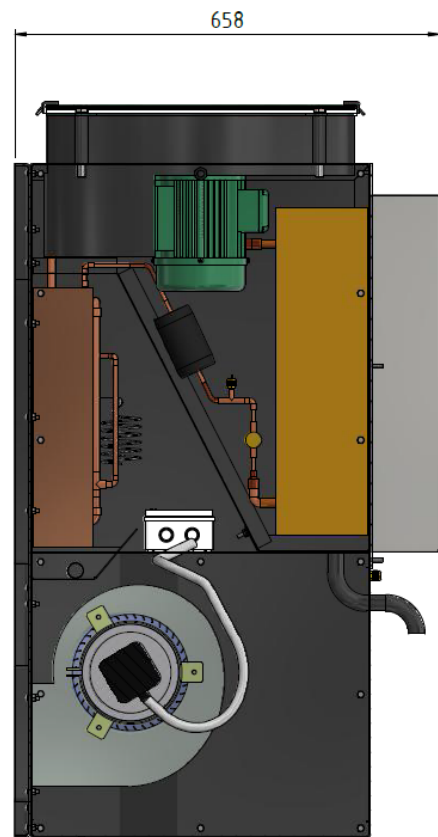

SECTION B-B