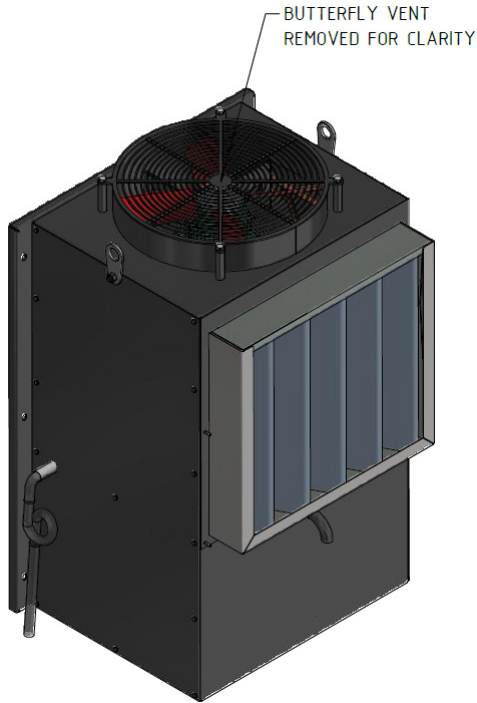

NEPEAN
Power

Mining Air Conditioner Stainless Steel 8000W

Series 3 Mechanical Drawing

AVAILABLE FROM
NEPEAN ELECTRONICS

PLAN VIEW