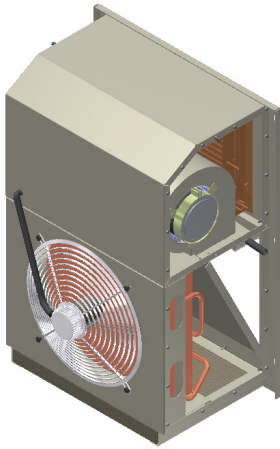

NEPEAN
Power

Mining Air Conditioner Stainless Steel 8000W

AVAILABLE FROM
NEPEAN ELECTRONICS

NEPEAN Power is a proven leader in the supply and manufacture of quality engineered solutions, products and technologies. Established in 1994, through the commitment of our dedicated team we have become a supplier of choice.

Specifications

Series	Product Code	
1	8KW-DM-415V-S1	DISCONTINUED - Spare parts are available upon request.
2	8KW-DM-415V-S2	8kW unit, manufactured without aluminium for underground mining applications. Series 2 has been designed with mirrored cut outs from the Series 1 model. Ambient temperature rating is 40 degrees.
3	8KW-DM-415V-S3	8kW unit, manufactured for surface use only (contains aluminium) with a weatherproof vent. Series 3 is designed to run at a higher ambient temperature than the Series 2 model at 50 degrees. Series 3 is fitted with vapour injection solenoid 240V.

Ordering Information

Part Number	Series	Description
8KW-DM-415V-S1	1	8kW SS Air Conditioner 415V AC - DISCONTINUED.
8KW-DM-415V-S2	2	8kW SS Air Conditioner 415V AC. 40deg Ambient rated.
8KW-DM-415V-S3	3	8kW SS Air Conditioner 415V AC. 50deg Ambient rated.
ZR36K3E	2	Compressor for Series 2
ZW34KAE	3	Compressor for Series 3 - With Vapor Injector.
S3-FF-240V	3	Evaporator Fan - 240V
S2-FF-415V	2	Evaporator Fan - 415V
S23-CF-415V	2 & 3	Condenser Fan
S-LP-SW	1,2 & 3	Low Pressure Switch
S-HP-SW	1,2 & 3	High Pressure Switch