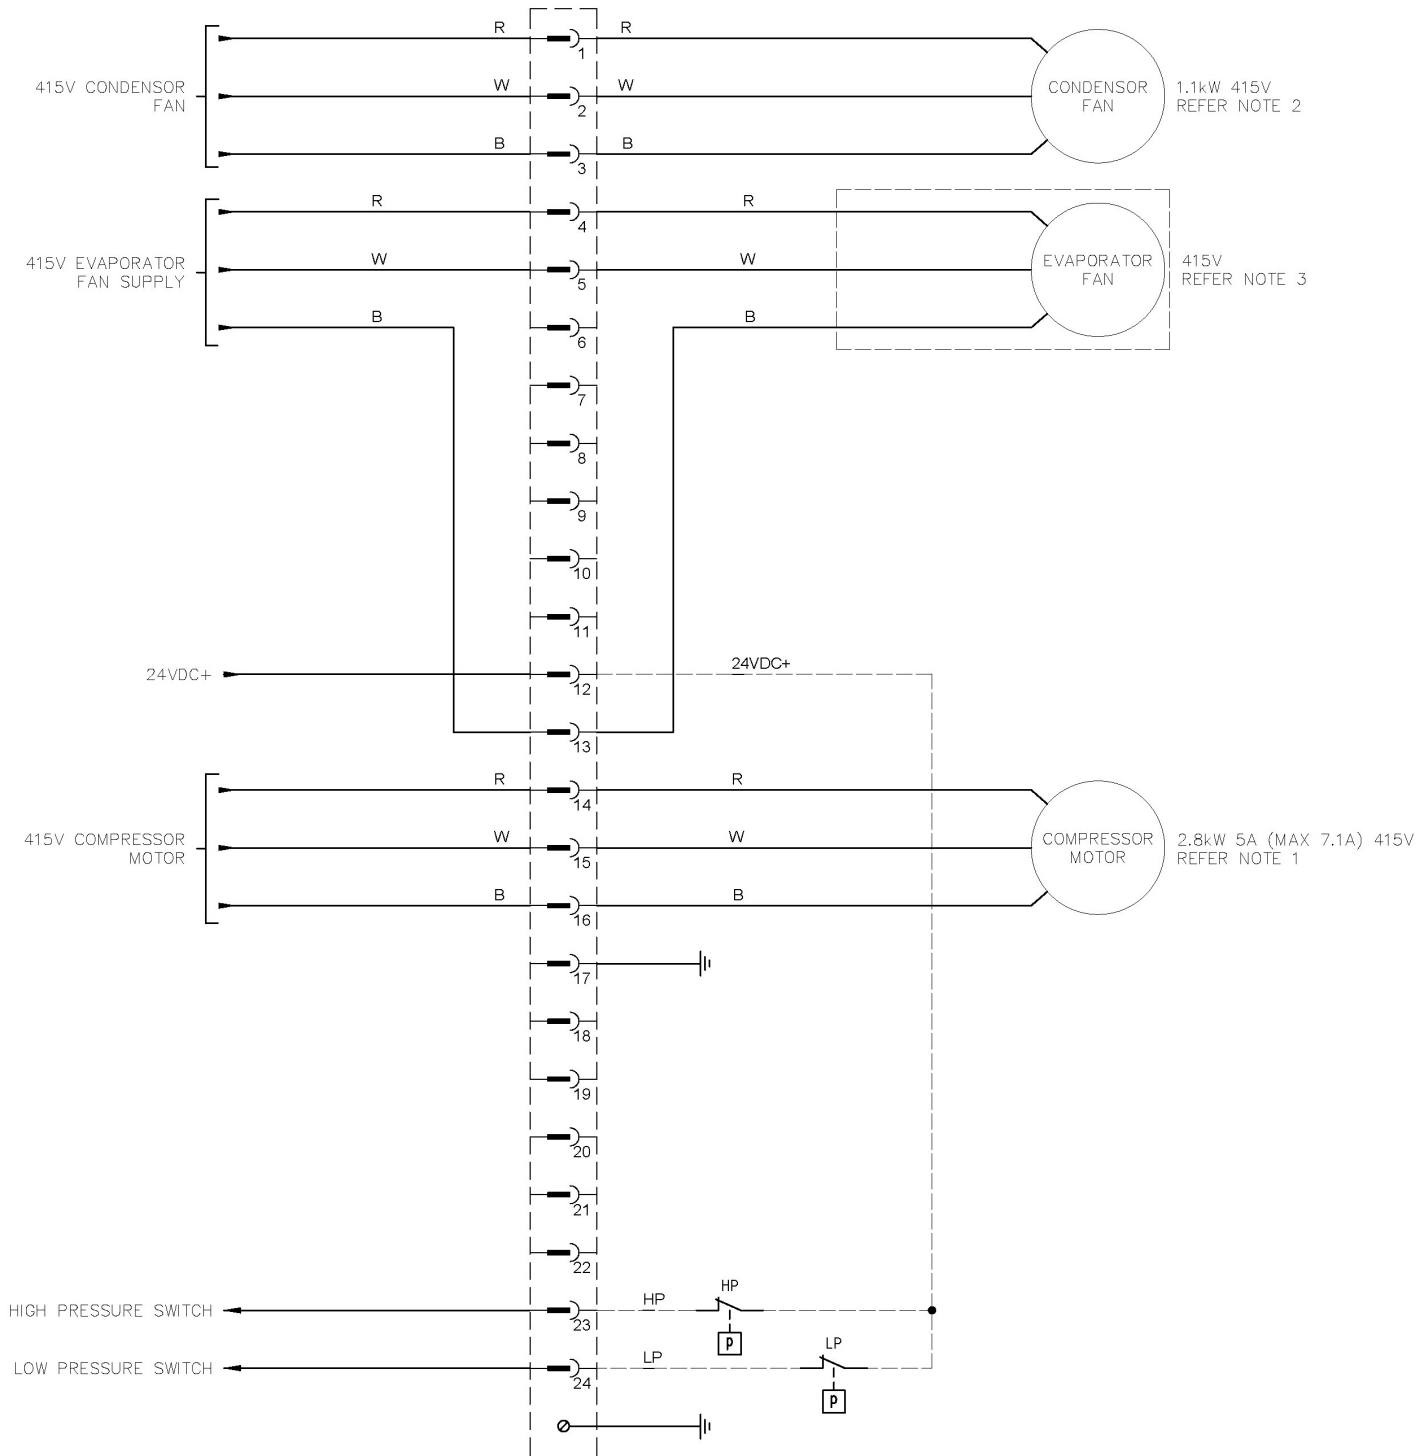

NEPEAN
Power

Mining Air Conditioner Stainless Steel 8000W

Series 2 Schematic Drawing

AVAILABLE FROM
NEPEAN ELECTRONICS

DRIVE AIR CON FIELD PLUG
WELAND PLUG 24 PIN REVOS BASIC
500V/16A
HOUSING PART No: 70.325.2428.0
INSERT PART No: 70.300.2440.0