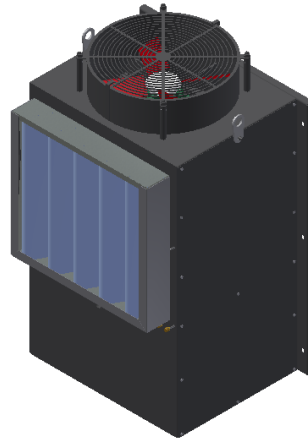

NEPEAN
Power

Mining Air Conditioner Stainless Steel 8000W

AVAILABLE FROM
NEPEAN ELECTRONICS

NEPEAN Power is a proven leader in the supply and manufacture of quality engineered solutions, products and technologies. Established in 1994, through the commitment of our dedicated team we have become a supplier of choice.

Specifications

Series	Product Code	
1	8KW-DM-415V-S1	DISCONTINUED - Spare parts are available upon request.
2	8KW-DM-415V-S2	8kW unit, manufactured without aluminium for underground mining applications. Series 2 has been designed with mirrored cut outs from the Series 1 model. Ambient temperature rating is 40 degrees.
3	8KW-DM-415V-S3	8kW unit, manufactured for surface use only (contains aluminium) with a weatherproof vent. Series 3 is designed to run at a higher ambient temperature than the Series 2 model at 50 degrees. Series 3 is fitted with vapour injection solenoid 240V.

Ordering Information

Part Number	Series	Description
8KW-DM-415V-S1	1	8kW SS Air Conditioner 415V AC - DISCONTINUED.
8KW-DM-415V-S2	2	8kW SS Air Conditioner 415V AC. 40deg Ambient rated.
8KW-DM-415V-S3	3	8kW SS Air Conditioner 415V AC. 50deg Ambient rated.
ZR36K3E	2	Compressor for Series 2
ZW34KAE	3	Compressor for Series 3 - With Vapor Injector.
S3-FF-240V	3	Evaporator Fan - 240V
S2-FF-415V	2	Evaporator Fan - 415V
S23-CF-415V	2 & 3	Condenser Fan
S-LP-SW	1,2 & 3	Low Pressure Switch
S-HP-SW	1,2 & 3	High Pressure Switch