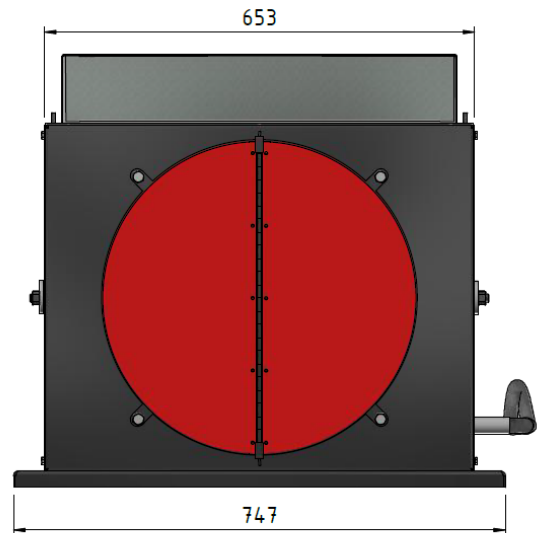

NEPEAN
Power

Mining Air Conditioner Stainless Steel 8000W

Series 2 Mechanical Drawing

AVAILABLE FROM
NEPEAN ELECTRONICS

PLAN VIEW