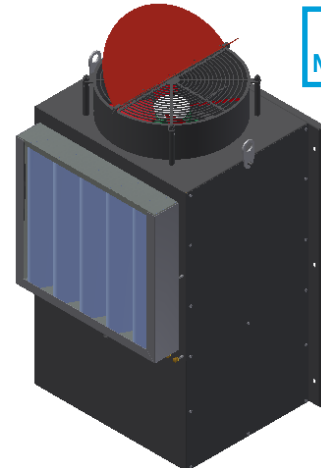

NEPEAN
Power

Mining Air Conditioner Stainless Steel 8000W

AVAILABLE FROM
NEPEAN ELECTRONICS

NEPEAN Power is a proven leader in the supply and manufacture of quality engineered solutions, products and technologies. Established in 1994, through the commitment of our dedicated team we have become a supplier of choice.

Specifications

Series	Product Code	
1	8KW-DM-415V-S1	DISCONTINUED - Spare parts are available upon request.
2	8KW-DM-415V-S2	8kW unit, manufactured without aluminium for underground mining applications. Series 2 has been designed with mirrored cut outs from the Series 1 model. Ambient temperature rating is 40 degrees.
3	8KW-DM-415V-S3	8kW unit, manufactured for surface use only (contains aluminium) with a weatherproof vent. Series 3 is designed to run at a higher ambient temperature than the Series 2 model at 50 degrees. Series 3 is fitted with vapour injection solenoid 240V.

Ordering Information

Part Number	Series	Description
8KW-DM-415V-S1	1	8kW SS Air Conditioner 415V AC - DISCONTINUED.
8KW-DM-415V-S2	2	8kW SS Air Conditioner 415V AC. 40deg Ambient rated.
8KW-DM-415V-S3	3	8kW SS Air Conditioner 415V AC. 50deg Ambient rated.
ZR36K3E	2	Compressor for Series 2
ZW34KAE	3	Compressor for Series 3 - With Vapor Injector.
S3-FF-240V	3	Evaporator Fan - 240V
S2-FF-415V	2	Evaporator Fan - 415V
S23-CF-415V	2 & 3	Condenser Fan
S-LP-SW	1,2 & 3	Low Pressure Switch
S-HP-SW	1,2 & 3	High Pressure Switch