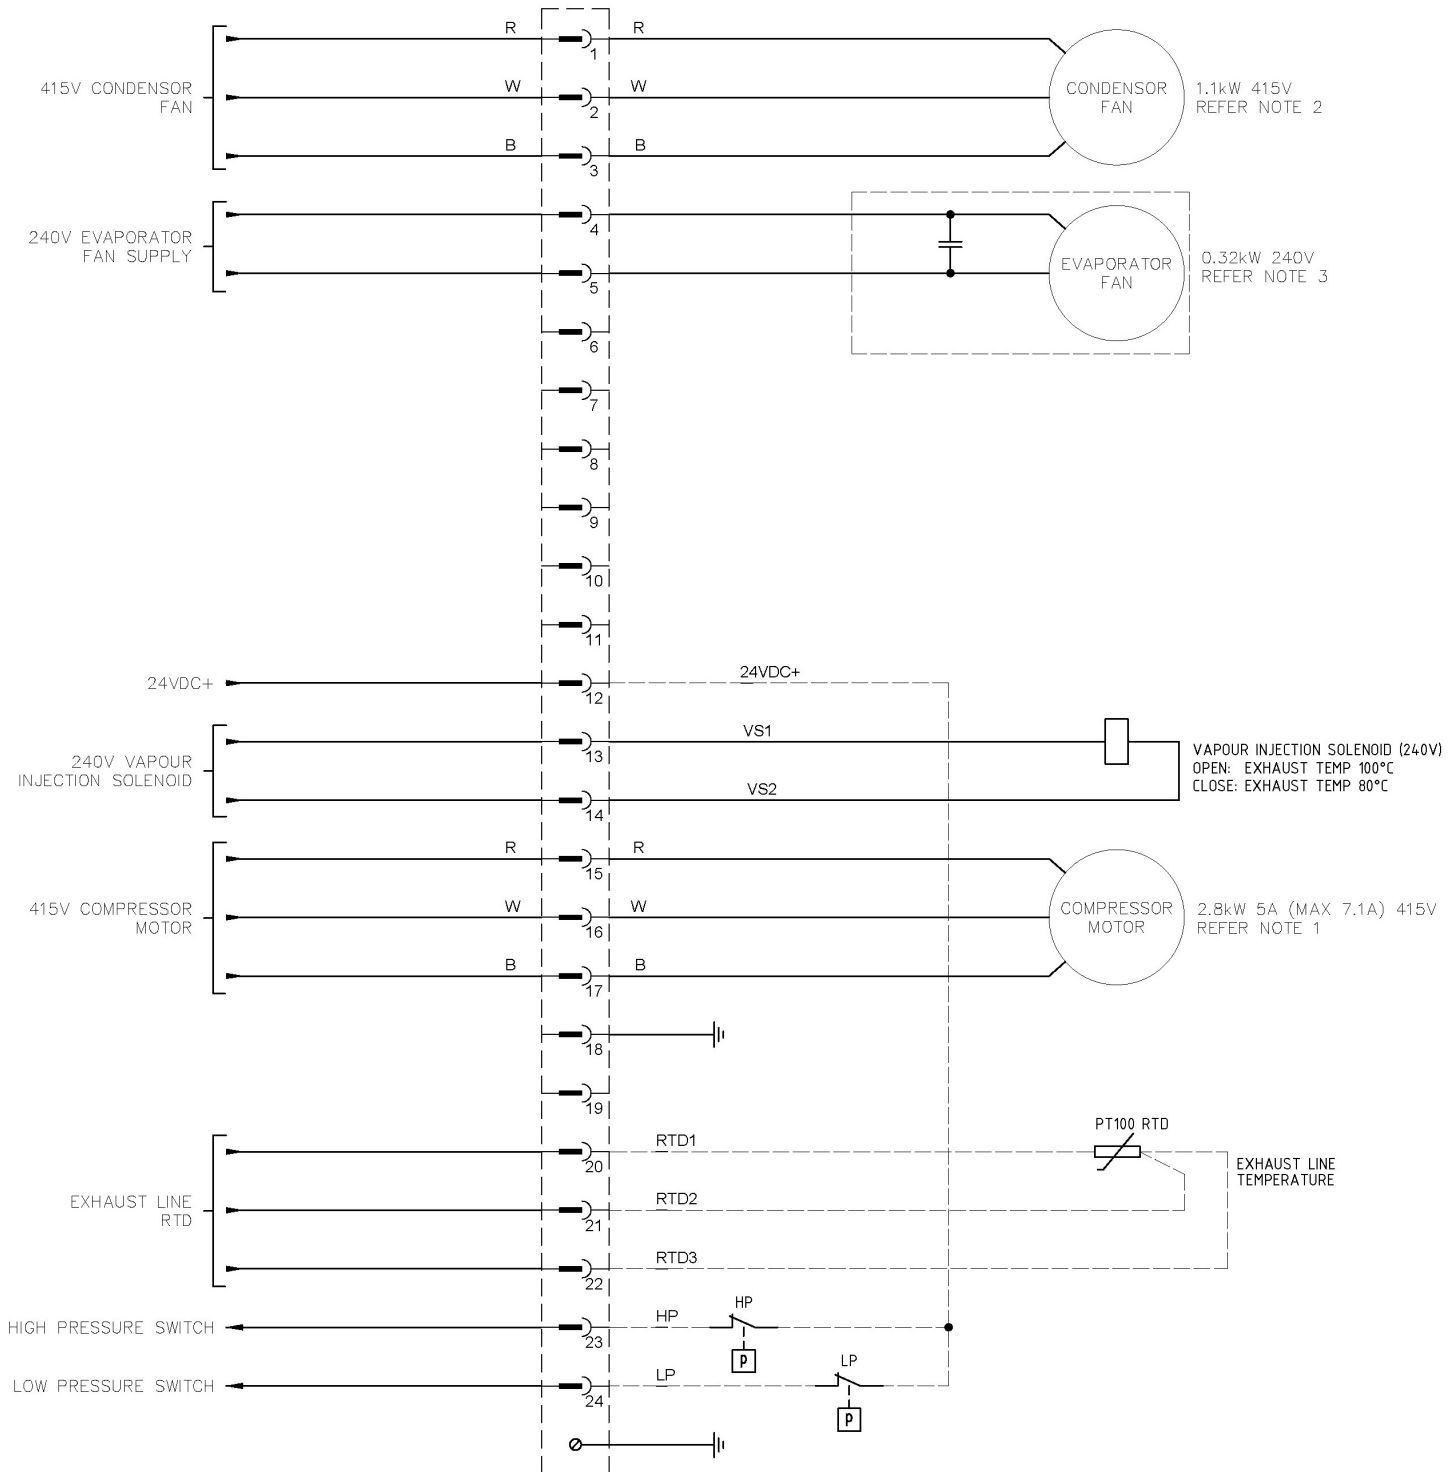

NEPEAN
Power

Mining Air Conditioner Stainless Steel 8000W

Series 3 Schematic Drawing

AVAILABLE FROM
NEPEAN ELECTRONICS

DRIVE AIR CON FIELD PLUG
WELAND PLUG 24 PIN REVOS BASIC
500V/16A
HOUSING PART No: 70.325.2428.0
INSERT PART No: 70.300.2440.0