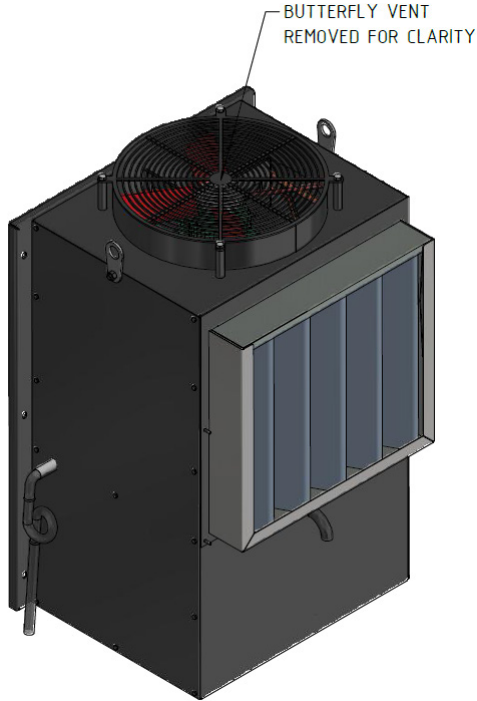

NEPEAN
Power

Mining Air Conditioner Stainless Steel 8000W

Series 2 Mechanical Drawing

AVAILABLE FROM
NEPEAN ELECTRONICS

PLAN VIEW