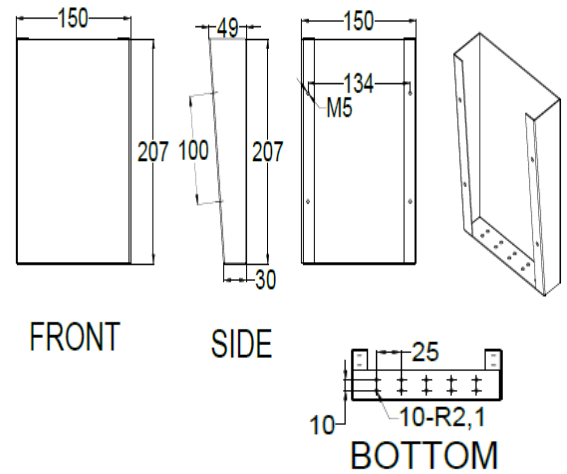

Document Holder

NEPEAN
Power

www.nepeanpower.com

For more information please contact:

P: +61 2 4088 2790

E: power@nepean.com