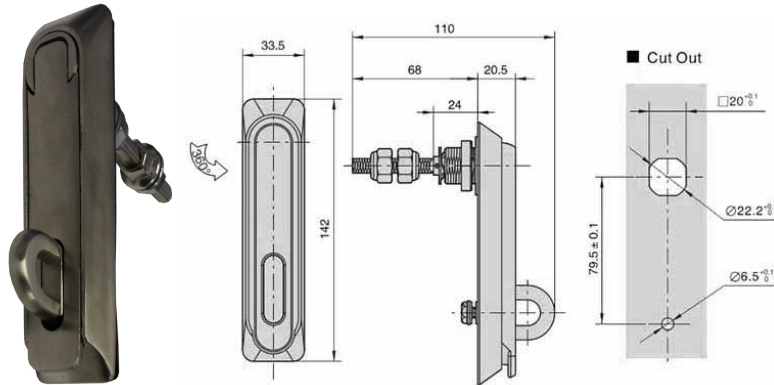

AVAILABLE FROM
NEPEAN POWER

NEPEAN Power is a proven leader in the supply and manufacture of quality engineered solutions, products and technologies. Established in 1994, through the commitment of our dedicated team we have become a supplier of choice.

NEPEAN Power's door hardware includes both door handles and hinges with products suitable for applications across a variety of industries. Our door hardware is manufactured with a focus on functionality and durability.

Ordering Information

Part Number	Description
FS1252	Stainless Steel Hinge Lock
FS2343-1	Zinc Padlockable Door Handle
FS2343-C	Tongue for Zinc Padlockable Door Handle
FS1136	80mm Chrome Plated Hinge A3 or A4 Document Holder

Stainless Steel Hinge Lock - FS1252