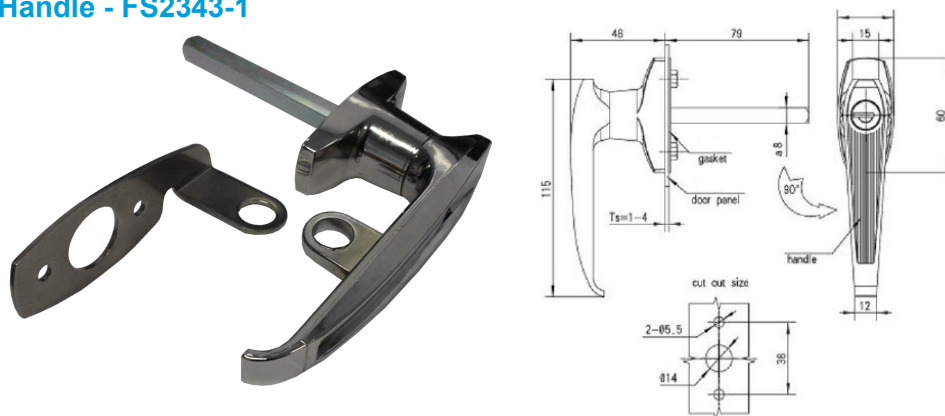

Zinc Lockable Door Handle - FS2343-1