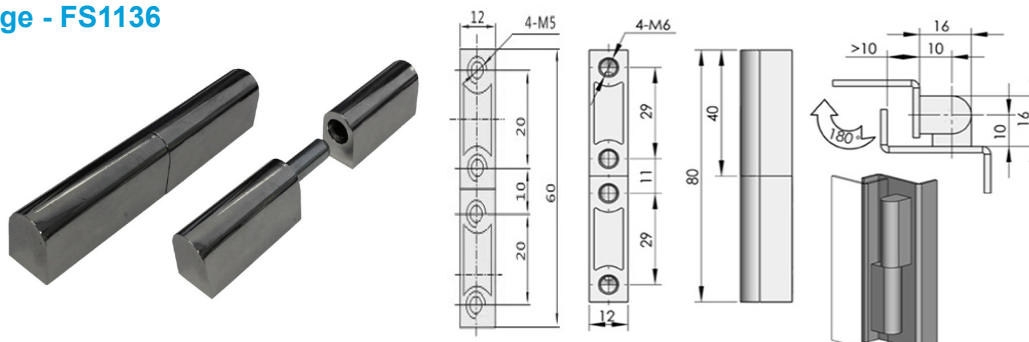

Chrome Plated Hinge - FS1136